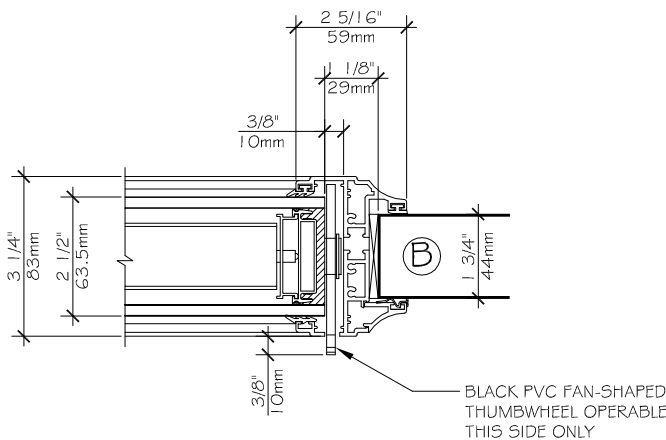

Manufacturer of products
VISION CONTROL

1 3/4" DOOR APPLICATIONS

FAN-SHAPED THUMBWHEEL OPERABLE ON ONE SIDE
 VISION CONTROL® FURNISHED FACTORY-GLAZED IN UNICEL'S ALUMINUM TRIMS

NOTE:
 ROTATION LIMITED TO APPROX. $\pm 115^\circ$ INSTEAD OF 180°

LOUVERS COME DOWN FROM OPERABLE SIDE

(A) FULLY CLOSED

(A) OPENED TO MAXIMUM

STANDARD DURACRON COLOR OF ALUMINUM (FOR LOUVERS AND DOOR TRIMS):
 -GLOSSY WHITE K-1285
 -METALLIC GRAY K-20794
 (OTHER FINISHES UPON REQUEST)

SCALE 1:4