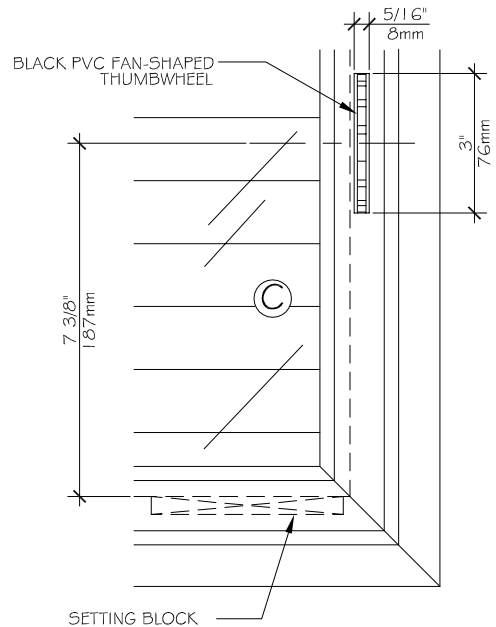

Manufacturer of products
VISION CONTROL

1 3/4" DOOR APPLICATIONS

FAN-SHAPED THUMBWHEEL OPERABLE ON ONE SIDE
 VISION CONTROL® FURNISHED FACTORY-GLAZED IN UNICEL'S ALUMINUM TRIMS

NOTE:
 ROTATION LIMITED TO APPROX. $\pm 115^\circ$ INSTEAD OF 180°

LOUVERS COME DOWN FROM OPERABLE SIDE

(A) FULLY CLOSED

(A) OPENED TO MAXIMUM

STANDARD DURACRON COLOR OF ALUMINUM (FOR LOUVERS AND DOOR TRIMS):
 -GLOSSY WHITE K-1285
 -METALLIC GRAY K-20794
 (OTHER FINISHES UPON REQUEST)

SCALE 1:4