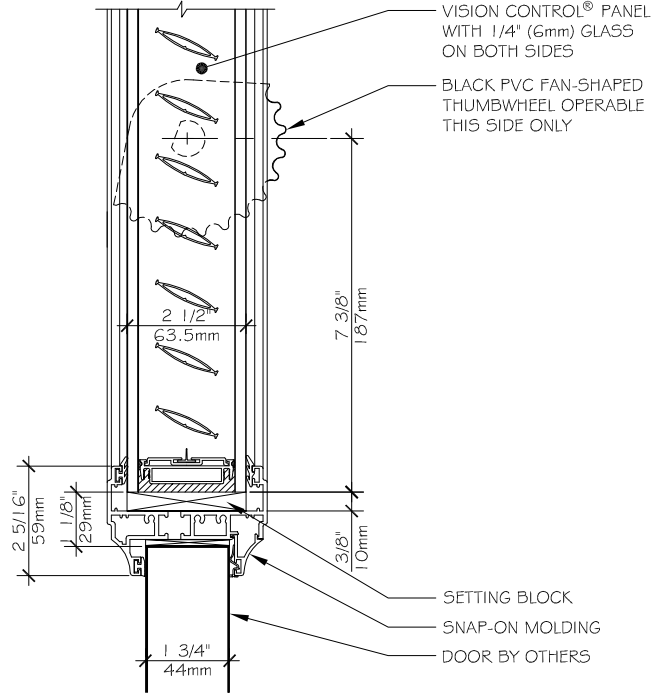

Manufacturer of products
VISION CONTROL

1 3/4" DOOR APPLICATIONS

FAN-SHAPED THUMBWHEEL OPERABLE ON ONE SIDE
 VISION CONTROL® FURNISHED FACTORY-GLAZED IN UNICEL'S ALUMINUM TRIMS

NOTE:
 ROTATION LIMITED TO APPROX. $\pm 115^\circ$ INSTEAD OF 180°

LOUVERS COME DOWN FROM OPERABLE SIDE

(A) FULLY CLOSED

(A) OPENED TO MAXIMUM

STANDARD DURACRON COLOR OF ALUMINUM (FOR LOUVERS AND DOOR TRIMS):
 -GLOSSY WHITE K-1285
 -METALLIC GRAY K-20794
 (OTHER FINISHES UPON REQUEST)

SCALE 1:4