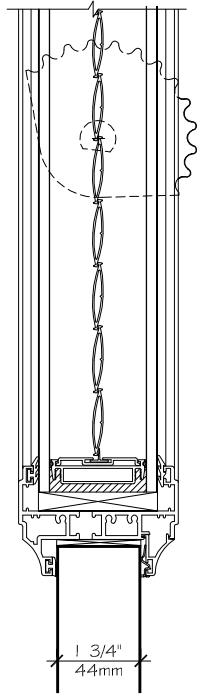

Manufacturer of products
VISION CONTROL

1 3/4" DOOR APPLICATIONS

FAN-SHAPED THUMBWHEEL OPERABLE ON ONE SIDE
 VISION CONTROL® FURNISHED FACTORY-GLAZED IN UNICEL'S ALUMINUM TRIMS

NOTE:
 ROTATION LIMITED TO APPROX. $\pm 115^\circ$ INSTEAD OF 180°

LOUVERS COME DOWN FROM OPERABLE SIDE

(A) FULLY CLOSED

(A) OPENED TO MAXIMUM

STANDARD DURACRON COLOR OF ALUMINUM (FOR LOUVERS AND DOOR TRIMS):
 -GLOSSY WHITE K-1285
 -METALLIC GRAY K-20794
 (OTHER FINISHES UPON REQUEST)

SCALE 1:4