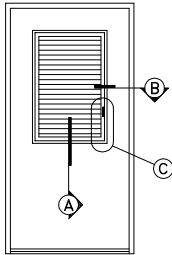

Manufacturer of products
VISION CONTROL

1 3/4" DOOR APPLICATIONS

FAN-SHAPED THUMBWHEEL OPERABLE ON ONE SIDE
 VISION CONTROL® FURNISHED FACTORY-GLAZED IN UNICEL'S ALUMINUM TRIMS

NOTE:
 ROTATION LIMITED TO APPROX. $\pm 115^\circ$ INSTEAD OF 180°

LOUVERS COME DOWN FROM OPERABLE SIDE

(A) FULLY CLOSED

(A) OPENED TO MAXIMUM

STANDARD DURACRON COLOR OF ALUMINUM (FOR LOUVERS AND DOOR TRIMS):
 -GLOSSY WHITE K-1285
 -METALLIC GRAY K-20794
 (OTHER FINISHES UPON REQUEST)