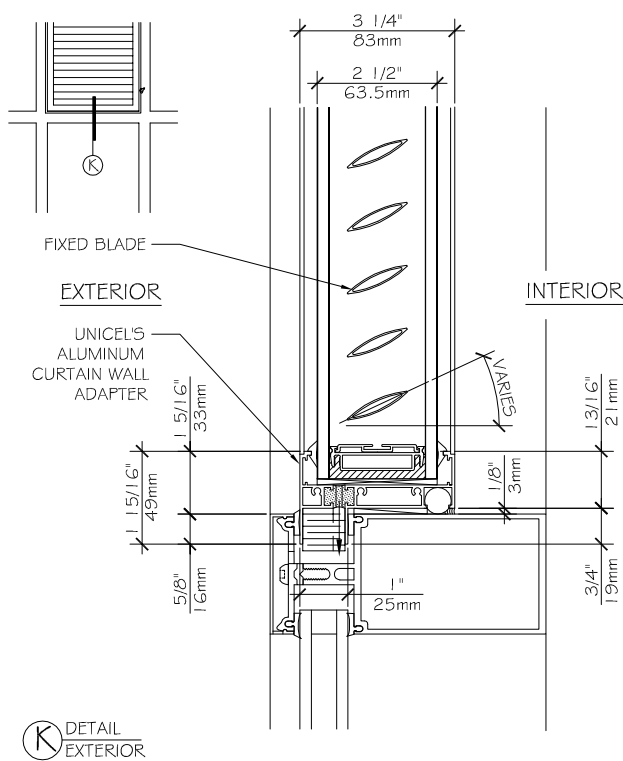

Manufacturer of products

EXTERIOR WALL APPLICATIONS

I DETAIL EXTERIOR

J DETAIL EXTERIOR

K DETAIL EXTERIOR

L DETAIL EXTERIOR

Unicel Architectural

T: 1.450.670.6844 • 800.668.1580
F: 1.450.670.7144 • 866.496.2628