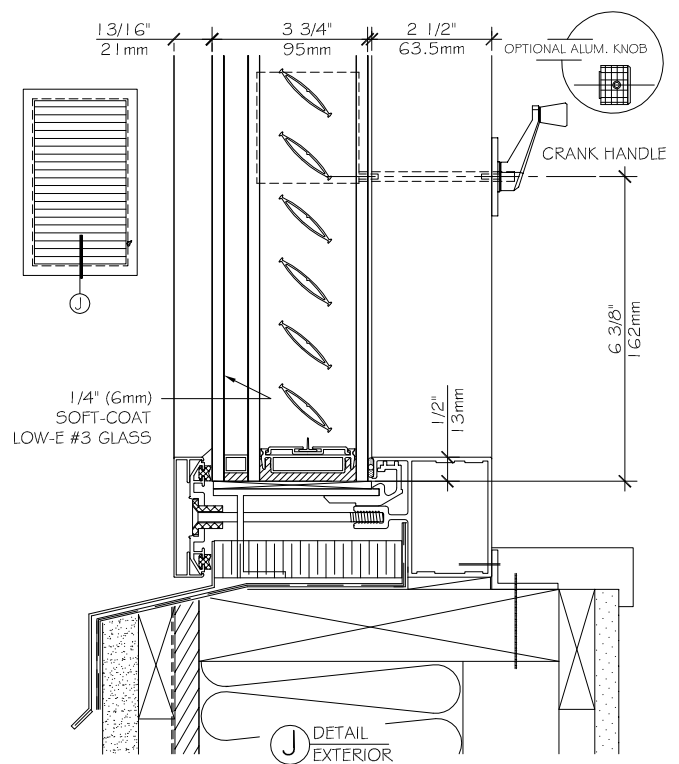

Manufacturer of products

EXTERIOR WALL APPLICATIONS

I DETAIL EXTERIOR

J DETAIL EXTERIOR

K DETAIL EXTERIOR

L DETAIL EXTERIOR

Unicel Architectural

T: 1.450.670.6844 • 800.668.1580
F: 1.450.670.7144 • 866.496.2628