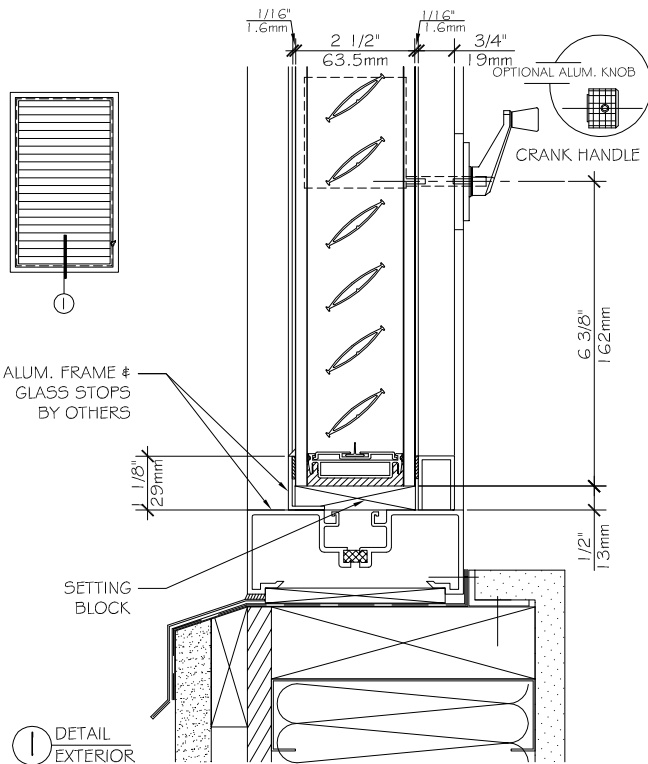

Manufacturer of products

EXTERIOR WALL APPLICATIONS

I DETAIL EXTERIOR

J DETAIL EXTERIOR

K DETAIL EXTERIOR

L DETAIL EXTERIOR

Unicel Architectural

T: 1.450.670.6844 • 800.668.1580
F: 1.450.670.7144 • 866.496.2628