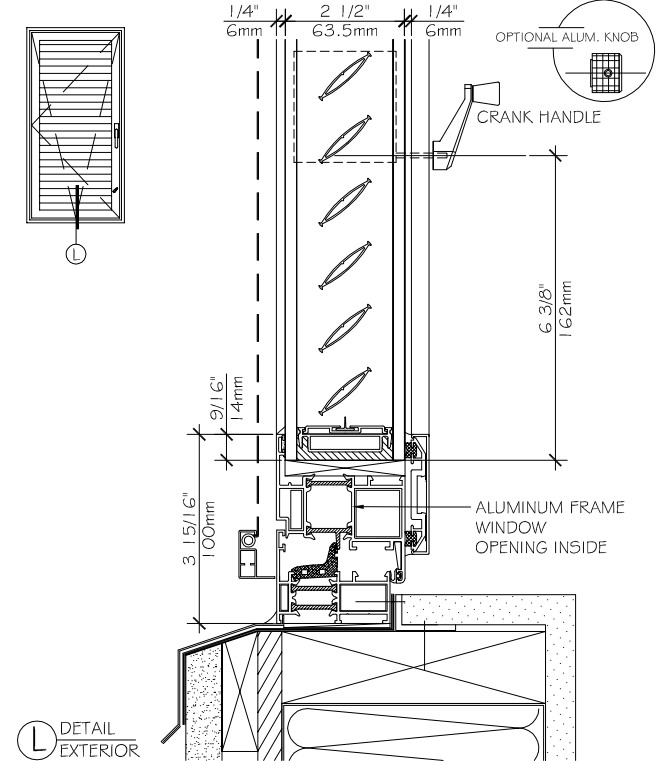

Manufacturer of products

EXTERIOR WALL APPLICATIONS

I DETAIL EXTERIOR

J DETAIL EXTERIOR

K DETAIL EXTERIOR

L DETAIL EXTERIOR

Unicel Architectural

T: 1.450.670.6844 • 800.668.1580
F: 1.450.670.7144 • 866.496.2628