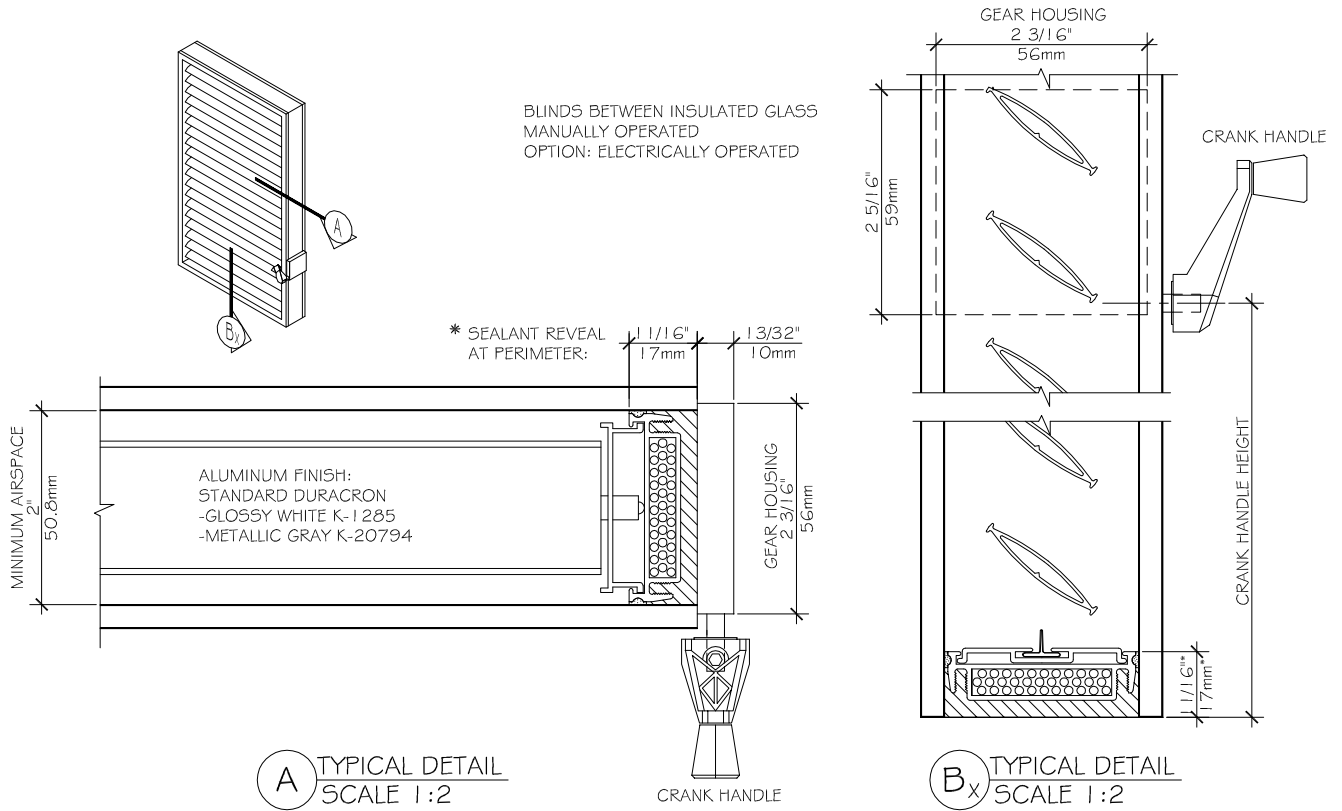

FEATURES

REFER TO STANDARD GLASS SIZES FOR HEIGHTS ON PAGE VC 1.9