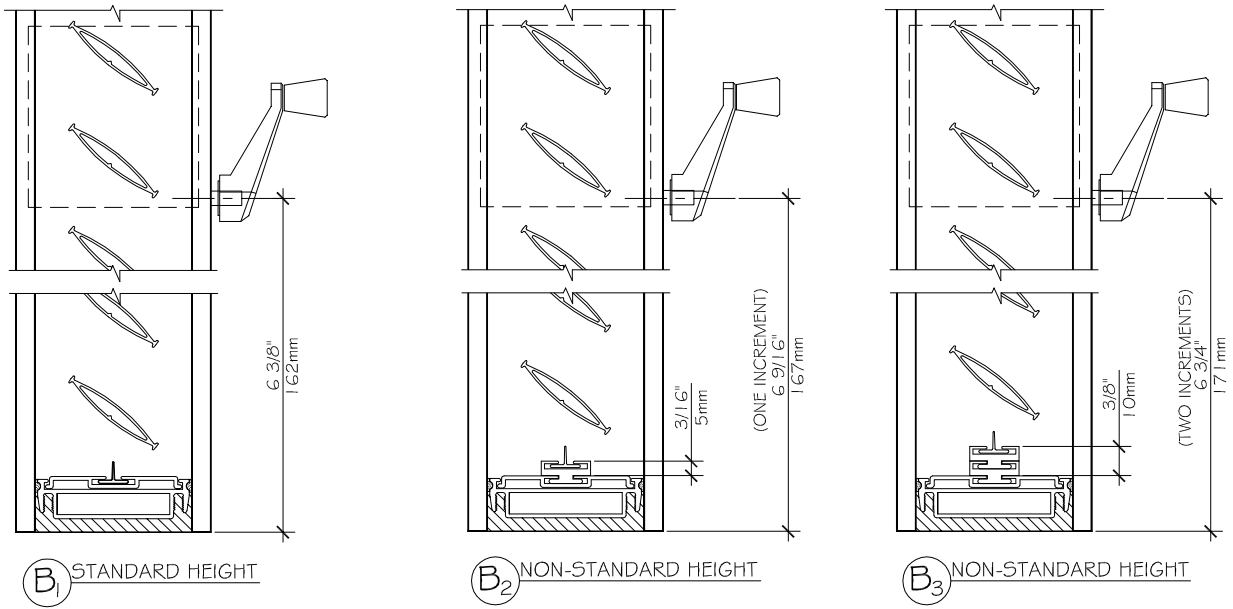

FEATURES

REFER TO STANDARD GLASS SIZES FOR HEIGHTS ON PAGE VC 1.9